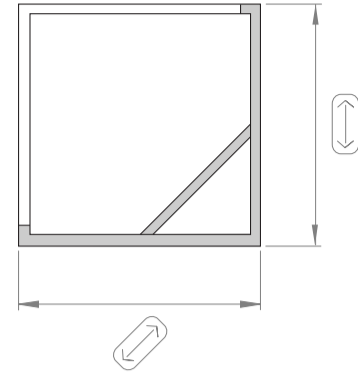

S46*

Barra de alumínio, cobertura de acrílico para fita de LED.

Aluminium bar, acrylic cover to LED roll.

*S46.LED
Com Fita LED
With LED Roll