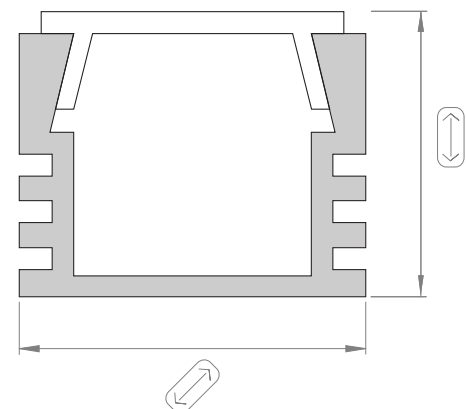

13	4000	15.8