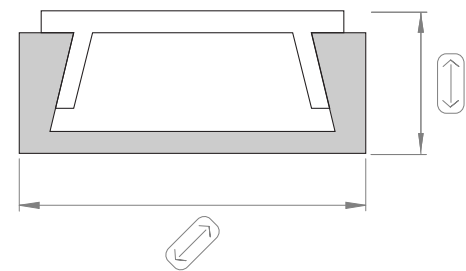

S43*

Barra de alumínio, cobertura de acrílico para fita de LED.

Aluminium bar, acrylic cover to LED roll.

***S43.LED**
Com Fita LED
With LED Roll

| | | |
|-----|------|------|
| | | |
| 8.5 | 4000 | 17.3 |

S44*

Barra de alumínio, cobertura de acrílico para fita de LED.

Aluminium bar, acrylic cover to LED roll.

***S44.LED**
Com Fita LED
With LED Roll

| | | |
|-----|------|------|
| | | |
| 6.5 | 4000 | 15.8 |