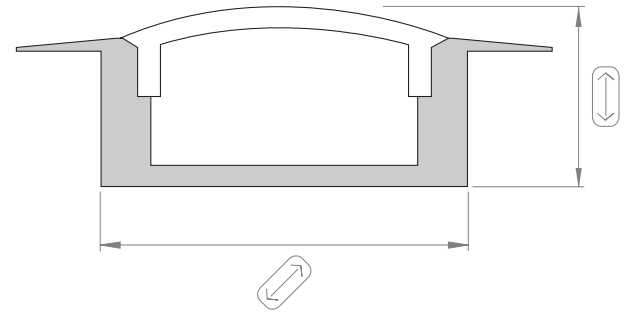

S43*

Barra de alumínio, cobertura de acrílico para fita de LED.

Aluminium bar, acrylic cover to LED roll.

***S43.LED**
Com Fita LED
With LED Roll

| | | |
|-----|------|------|
| | | |
| 8.5 | 4000 | 17.3 |

S44*

Barra de alumínio, cobertura de acrílico para fita de LED.

Aluminium bar, acrylic cover to LED roll.

***S44.LED**
Com Fita LED
With LED Roll

| | | |
|-----|------|------|
| | | |
| 6.5 | 4000 | 15.8 |